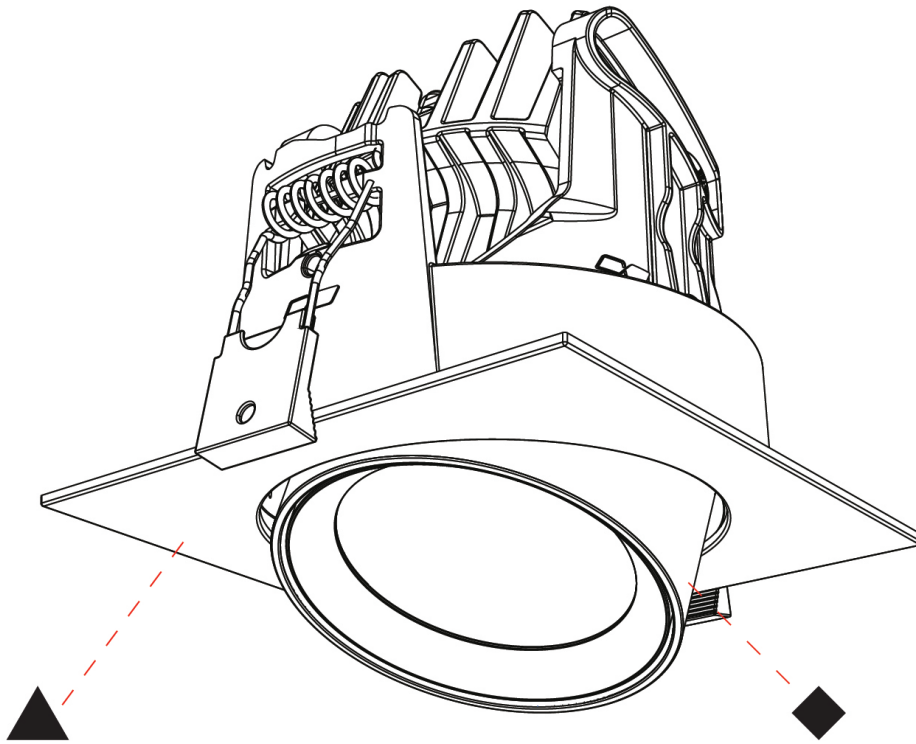

CENTRIQ SQUARE ADJUSTABLE RECESSED

A35985-

PROJECT

TYPE

SPECIFIER

QUANTITY

DATE

A